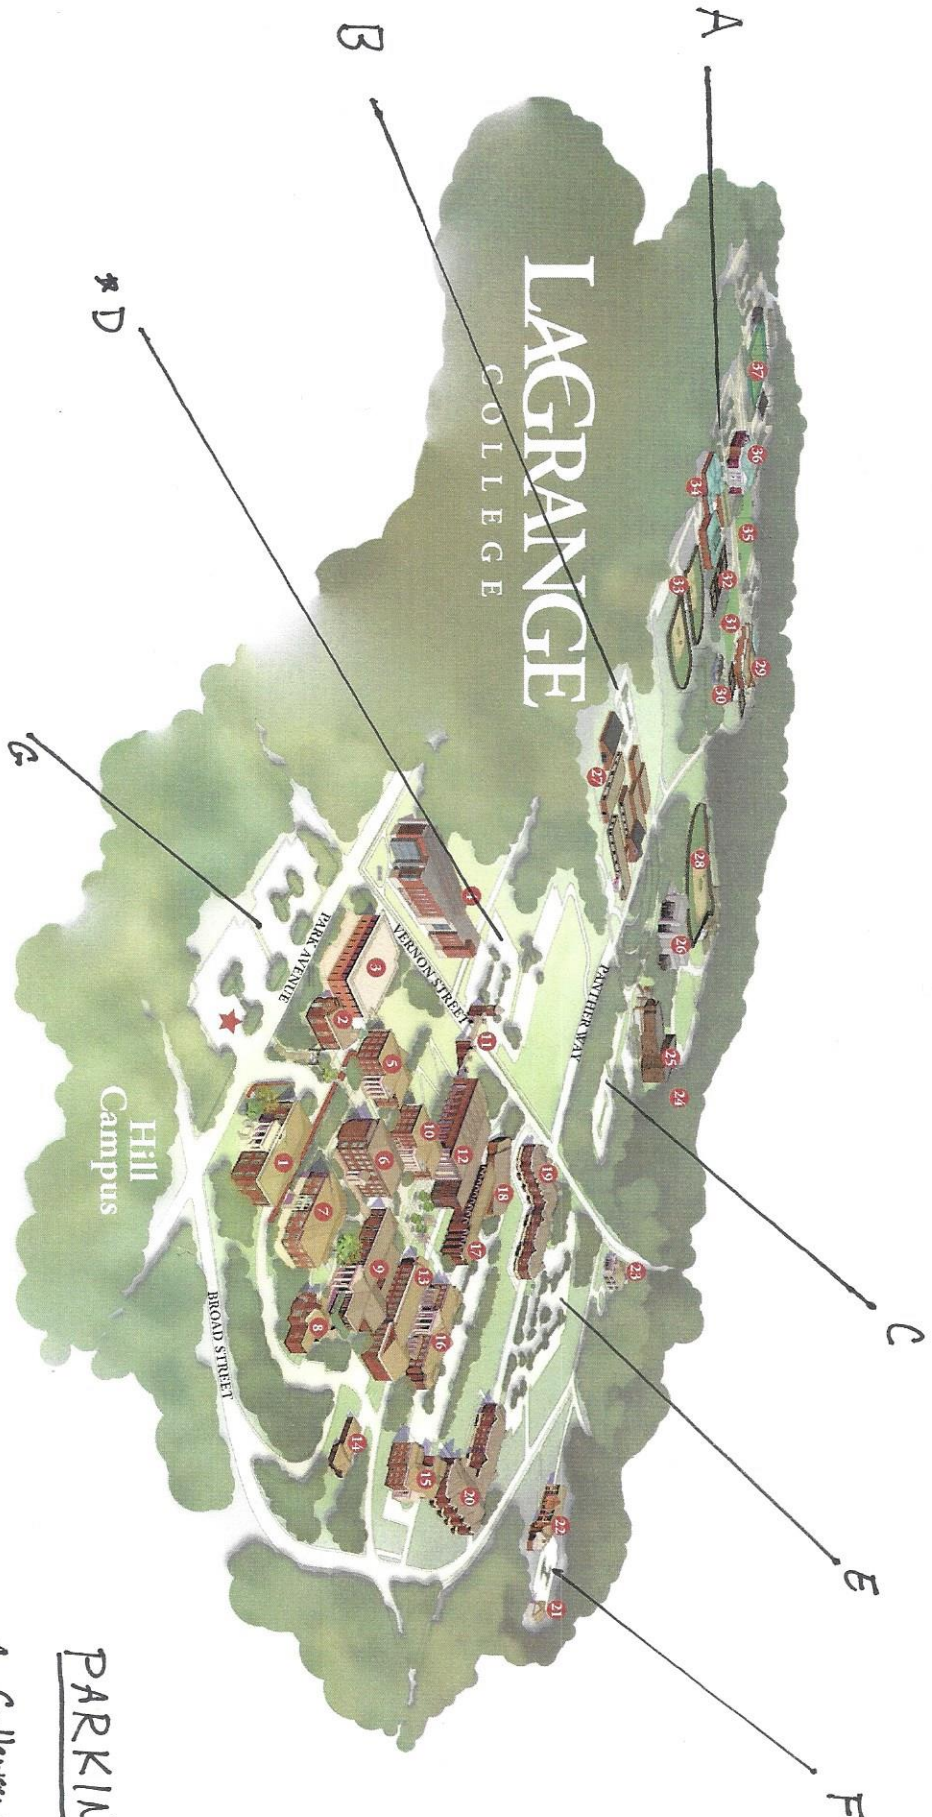

# CAMPUS MAP w/ PARKING

- ★ Admissions & Visitor Parking
- 1. Banks Hall
- 2. Chapel
- 3. Callaway Science Building
- 4. Hudson Lab Sciences Building
- 5. Manger Building
- 6. Hawkes Hall
- 7. Callaway Academic Building
- 8. Quillian Building
- 9. Smith Hall
- 10. Pits Residence Hall
- 11. Gully Gateway Bridge
- 12. Lewis Library
- 13. Pits Dining Hall
- 14. Candler Cottage
- 15. Boatwright Hall
- 16. Turner Hall
- 17. Henry Residence Hall
- 18. Marionni Gymnasium
- 19. Hawkins Hall
- 20. Candler Residence Hall
- 21. Mitchell Building
- 22. Sunny Gables Alumni House
- 23. President's Home
- 24. Fraternity Court
- 25. Price Theater
- 26. Lamar Dodd Art Center
- 27. West Side
- 28. Cleveland Field
- 29. Callaway Education Building
- 30. Nick Allen Pavilion
- 31. Football Practice Field
- 32. Tennis Courts
- 33. Softball Complex
- 34. Hudson Natatorium
- 35. Soccer Field
- 36. Callaway Auditorium
- 37. Callaway Stadium

## PARKING

- A. Callaway Auditorium
- B. Westside
- C. Price Theater
- D. BRIDGE LOT
- E. Panther Way lot
- F. Sunny Gables (Judge)
- G. Park Avenue

NB: Handicap Parking is available as is etal special need.  
 Please contact Emily Barris @ ebarris@lagrange.edu