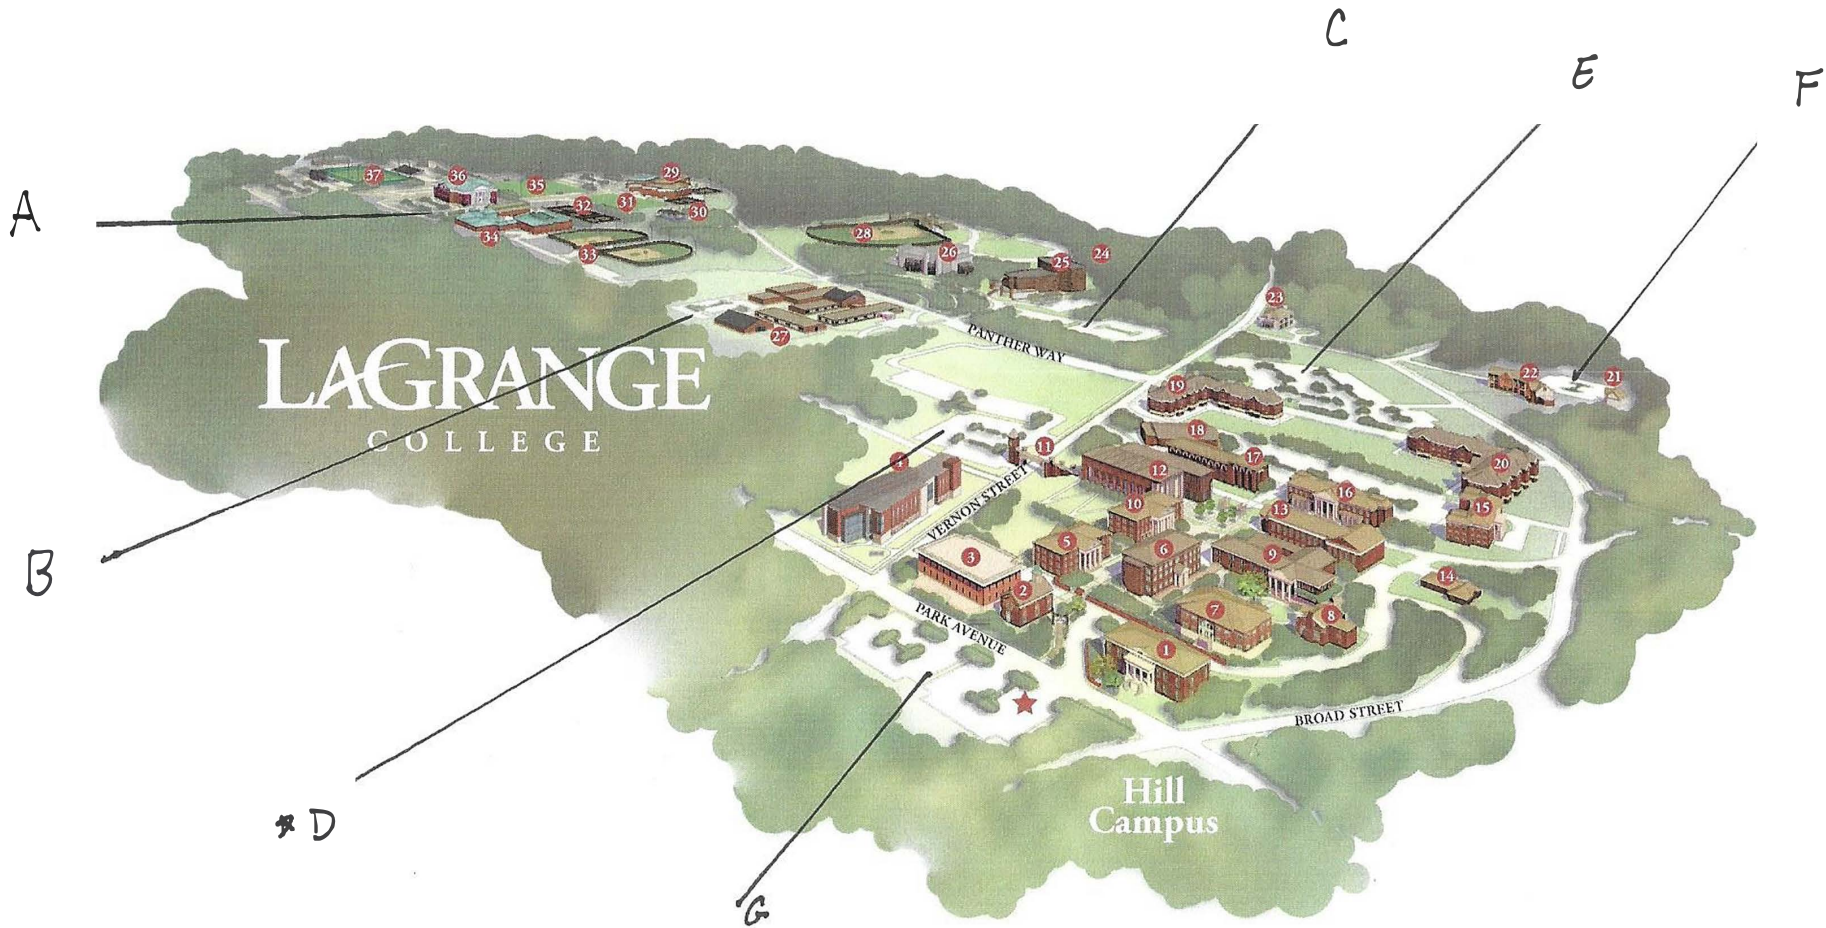

CAMPUS MAP w/ PARKING

- | | | | | |
|---------------------------------|----------------------------|-------------------------------|---------------------------------|-------------------------|
| ★ Admissions & Visitor Parking | 8. Quillian Building | 16. Turner Hall | 24. Fraternity Court | 32. Tennis Courts |
| 1. Banks Hall | 9. Smith Hall | 17. Henry Residence Hall | 25. Price Theater | 33. Softball Complex |
| 2. Chapel | 10. Pitts Residence Hall | 18. Mariotti Gymnasium | 26. Lamar Dodd Art Center | 34. Hudson Natatorium |
| 3. Callaway Science Building | 11.** Gully Gateway Bridge | 19. Hawkins Hall | 27. West Side | 35. Soccer Field |
| 4. Hudson Lab Sciences Building | 12. Lewis Library | 20. Candler Residence Hall | 28. Cleveland Field | 36. Callaway Auditorium |
| 5. Manger Building | 13. Pitts Dining Hall | 21. Mitchell Building | 29. Callaway Education Building | 37. Callaway Stadium |
| 6. Hawkes Hall | 14. Candler Cottage | 22. Sunny Gables Alumni House | 30. Nick Allen Pavilion | |
| 7. Callaway Academic Building | 15. Boatwright Hall | 23. President's Home | 31. Football Practice Field | |

- | | |
|------------------------|--------------------|
| A. Callaway Auditorium | D. Vernon St. Lot |
| B. Westside | E. Panther Way |
| C. Price Theater | F. Sunny Gables |
| | G. Park Avenue Lot |